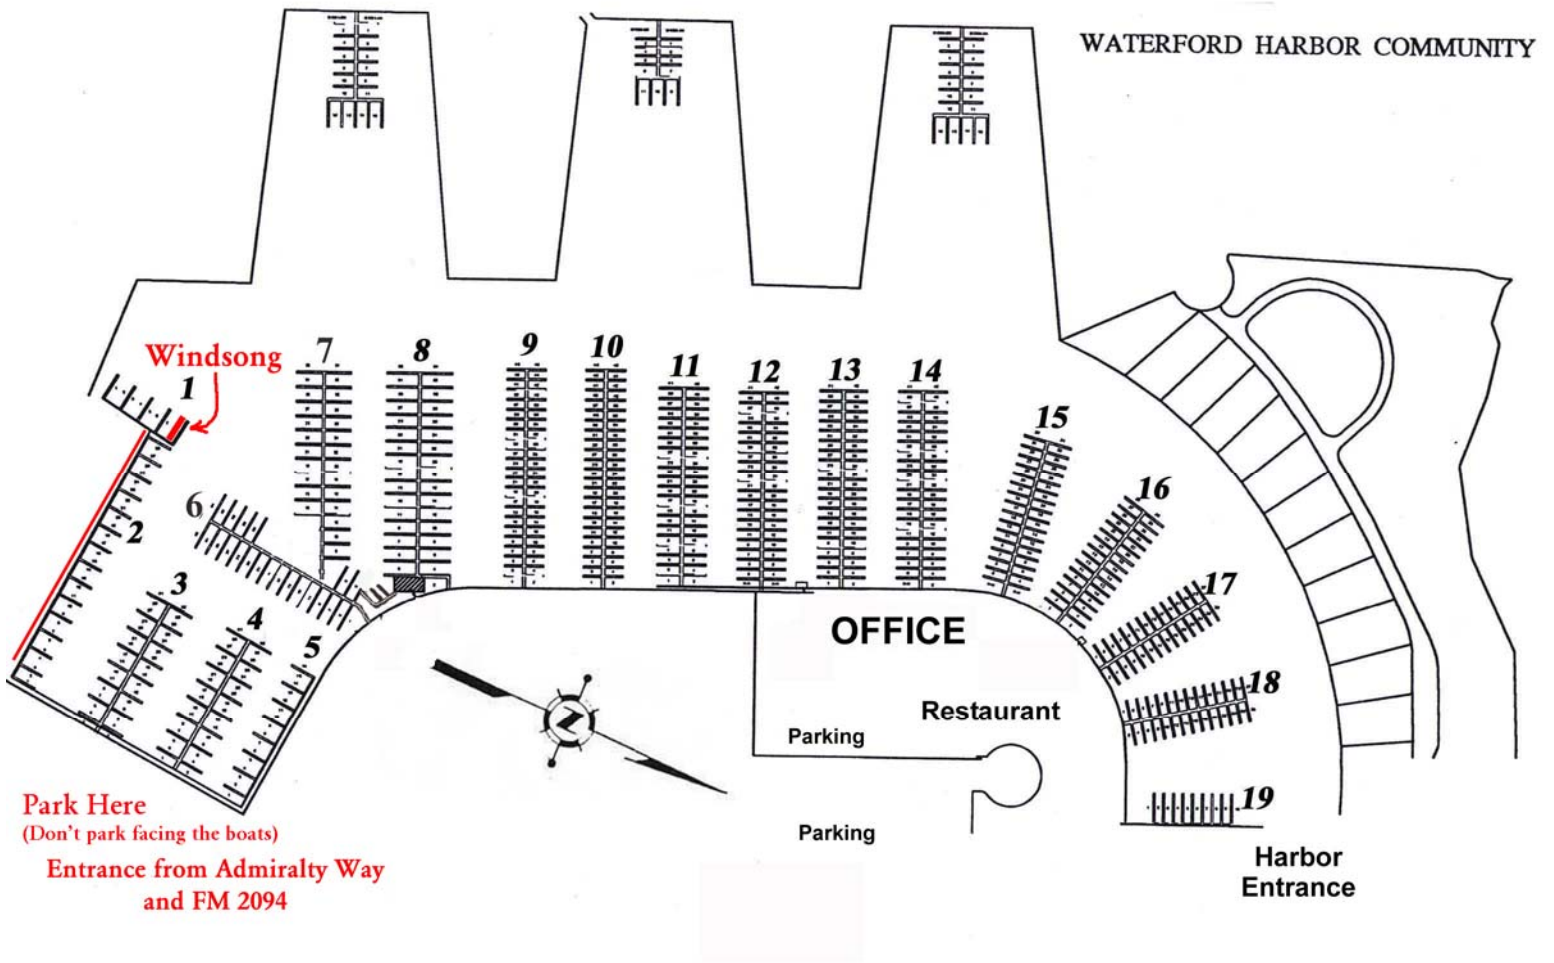

# *Directions to Windsong Charters located at Waterford Harbor Marina*

**29° 33' 10" N – 95° 2' 02" W**

Waterford Harbor Marina is located on Clear Lake off FM 2094 (Marina Bay Drive) at 800 Mariner's Drive, ten minute access by water to Galveston Bay and 28 miles by land from downtown Houston. Take I-45 South; exit League City (FM 518).

## **Driving directions:**

Take the exit onto **I-45 S** toward **Galveston**

Take exit **23** toward **FM-518/League City**

Continue on **FM-2094 E/Marina Bay Dr**

Continue to follow **FM-2094 E**

Turn **left** at **Admiralty Way**

Turn **left** at the first left past the "**Red Apartments**" after the "**Empty Lot**"

Turn **left** in the parking lot and park on the left. (Don't park facing the boats)

## Windsong is at on Pier 1

If you get lost call Captain Bob's cell phone

281-755-6051