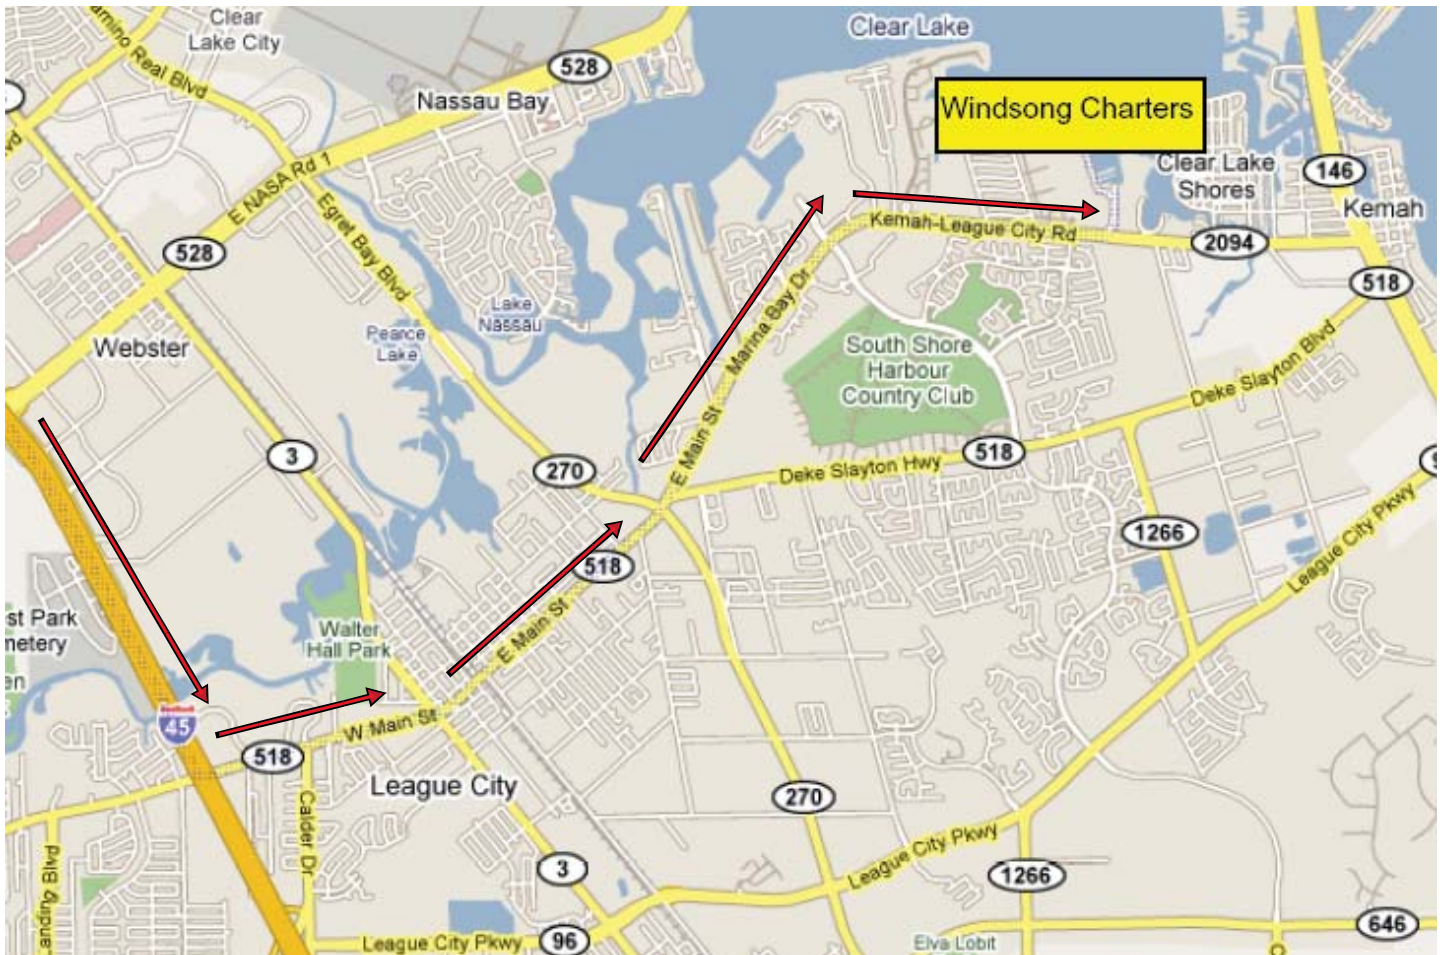

# *Directions to Windsong Charters located at Waterford Harbor Marina*

**29° 33' 10" N – 95° 2' 02" W**

Waterford Harbor Marina is located on Clear Lake off FM 2094 (Marina Bay Drive) at 800 Mariner's Drive, ten minute access by water to Galveston Bay and 28 miles by land from downtown Houston. Take I-45 South; exit League City (FM 518).

## **Driving directions:**

Take the exit onto **I-45 S** toward **Galveston**

Take exit **23** toward **FM-518/League City**

Continue on **FM-2094 E/Marina Bay Dr**

Continue to follow **FM-2094 E**

Turn **left** at **Admiralty Way**

Turn **left** at the first left past the "**Red Apartments**" after the "**Empty Lot**"

Turn **left** in the parking lot and park on the left. (Don't park facing the boats)

## Windsong is at on Pier 1

If you get lost call Captain Bob's cell phone

281-755-6051